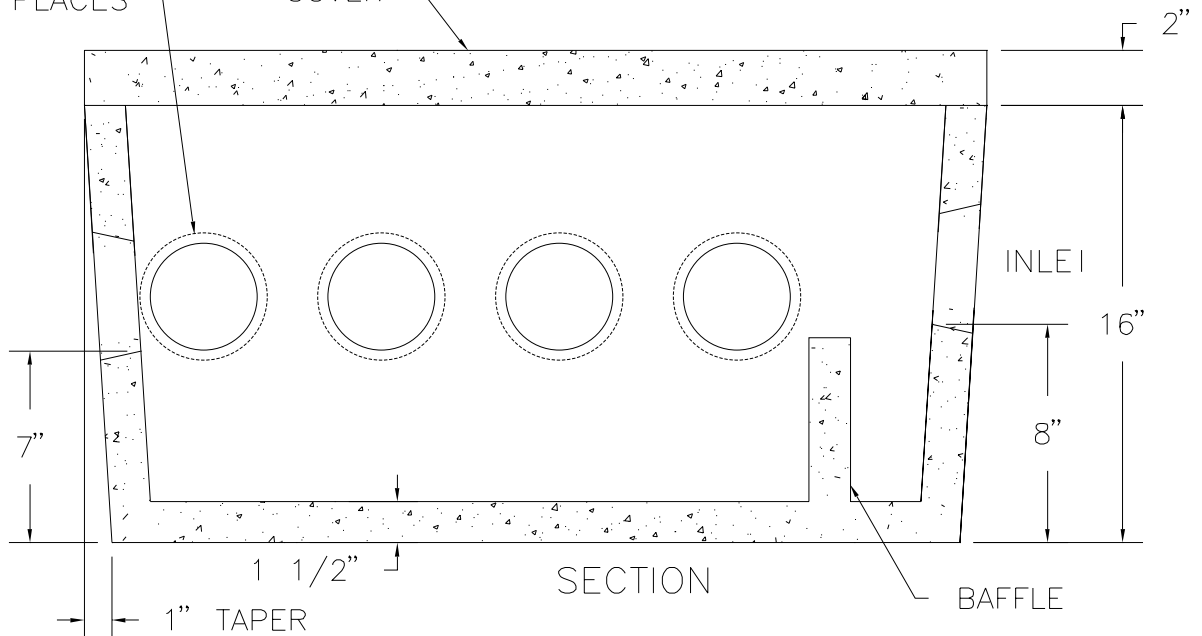

4" DIA KNOCKOUTS
7 PLACES

COVER

1 1/2" \lrcorner
ALL 4 SIDES

NOTE: PIPE SEALS CAST IN

RICHARD GENEST, INC.

9 OUTLET
DISTRIBUTION BOX