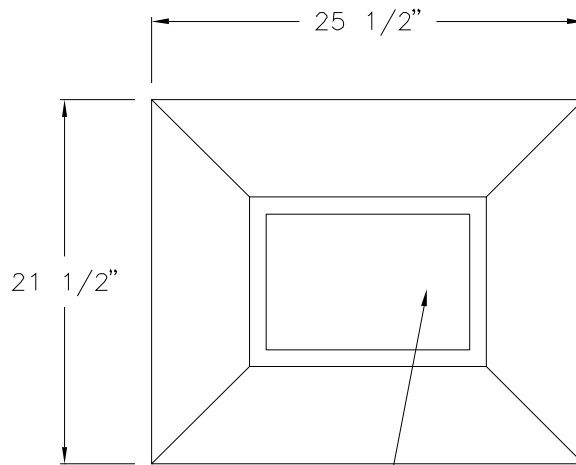

8" X 8" OPENING

8" X 12" OPENING

RICHARD GENEST, INC.

CHIMNEY CAPS